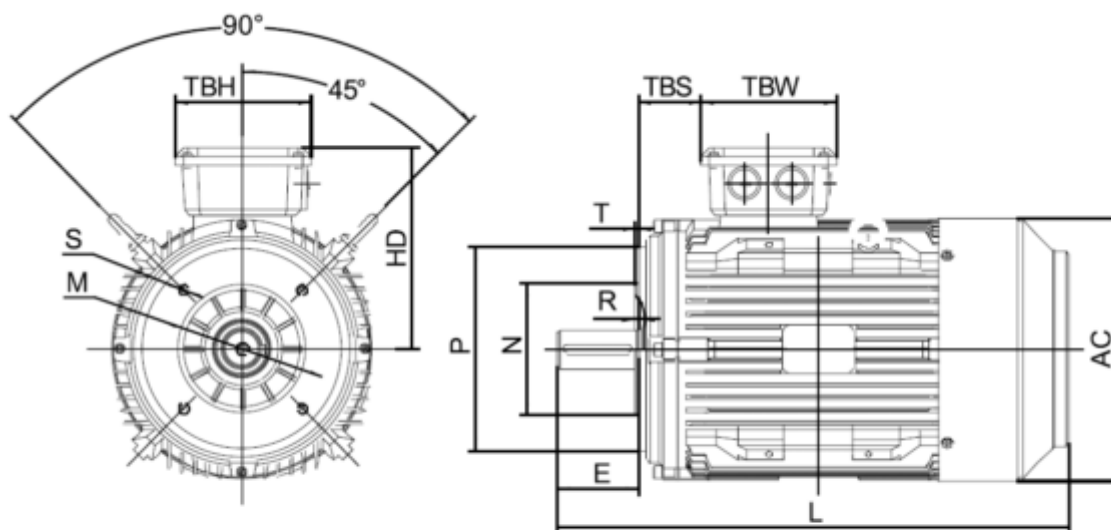

Data Sheet

Article number: 250300400215

Description: Kleedrive T3C 112M-2 4.0KW 2800 rpm
3x230/400V 50HZ IP55 B14 Eff=88,1%

Measures

AA = 231	K = Ø12	TBW = 134
AC = Ø220	L = 405	
AD = 292	M = 130	
D = Ø28	N = 100	
E = 60	P = 160	
F = 8	S = 3.5	
G = 24	TBH = 134	
HD = 180	TBS = 73	