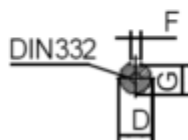

Data Sheet

Article number: 250300400215

Description: Kleedrive T3C 112M-2 4.0KW 2800 rpm
3x230/400V 50HZ IP55 B14 Eff=88,1%

Measures

AA = 231	K = Ø12	TBW = 134
AC = Ø220	L = 405	
AD = 292	M = 130	
D = Ø28	N = 100	
E = 60	P = 160	
F = 8	S = 3.5	
G = 24	TBH = 134	
HD = 180	TBS = 73	